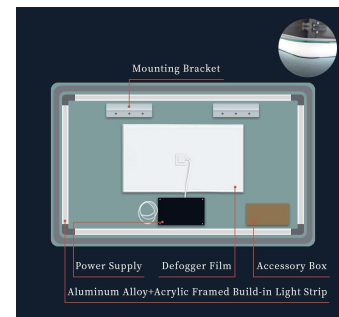

HE18-8

B

5mm Copper-free Silver mirror with Back lighting
Round Corner Edge
Color-changing of the LED Strips is 3000K-6000K
Customized Services:Logo, Size, Optional Functions,etc...

HE18-9

F

B

5mm HD Copper-free Silver mirror with LED lighting
10mm Round Corner Edge with 30mm Luminous Ring
Color-changing of the LED Strips is 3000K-6000K
Customized Services:Logo, Size, Optional Functions,etc...