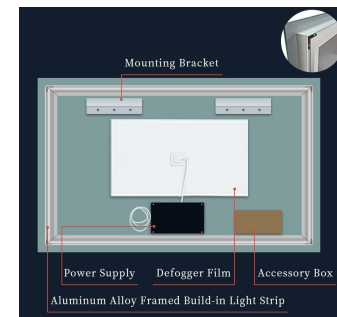

HE18-5

F

B

5mm Copper-free Silver mirror with Front lighting
Color-changing of the LED Strips is 3000K-6000K
30/45mm Right angle Edge with 30/45mm Luminous Ring
Customized Services:Logo, Size, Optional Functions,etc...