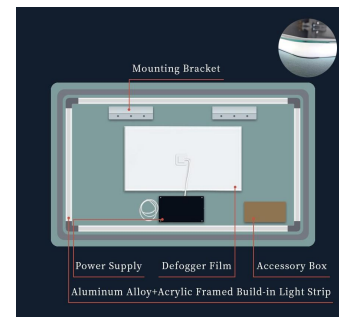

HE18-7

F

B

5mm HD Copper-free Silver mirror with LED lighting
30mm Round Corner Edge with 30mm Luminous Ring
Color-changing of the LED Strips is 3000K-6000K
Customized Services:Logo, Size, Optional Functions,etc...