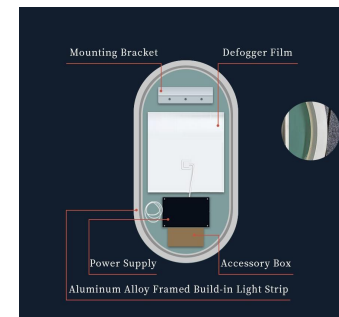

HE20-3

B

5mm HD Copper-free Silver mirror with Back lighting
Color-changing of the LED Strips is 3000K-6000K
Customized Services: Logo, Size, Optional Functions, etc...

HE20-4

F

B

5mm HD Copper-free Silver mirror with LED lighting
30mm Luminous Ring & 10/30mm Light to Edge
Color-changing of the LED Strips is 3000K-6000K
Customized Services:Logo, Size, Optional Functions,etc...