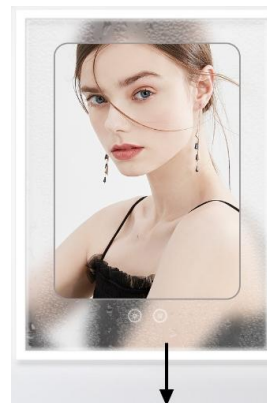

Anti-mist system