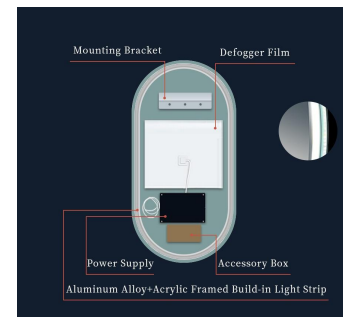

HE20-3

B

5mm HD Copper-free Silver mirror with Back lighting
Color-changing of the LED Strips is 3000K-6000K
Customized Services: Logo, Size, Optional Functions, etc...