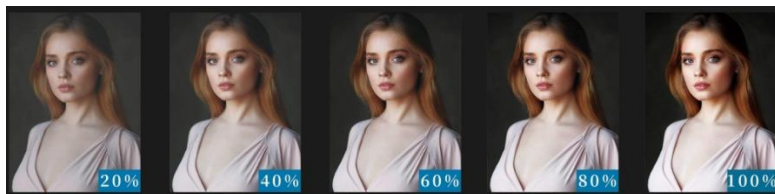

6000k

4500k

3000k