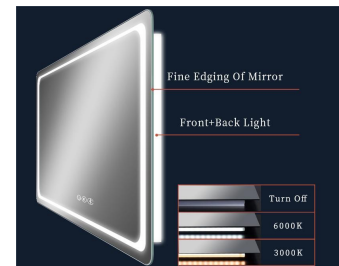

5mm HD Copper-free Silver mirror with LED lighting
 10mm Right angle Edge with 30mm Luminous Ring
 Color-changing of the LED Strips is 3000K-6000K
 Customized Services: Logo, Size, Optional Functions, etc...

HE18-2

F

B

HE18-3

F

B

5mm HD Copper-free Silver mirror with LED lighting
Color-changing of the LED Strips is 3000K-6000K
Customized Services:Logo, Size, Optional Functions,etc.
40mm(lengths)30mm(widths) Round Corner Edge with 10mm(lengths)30mm(widths) Luminous Ring

HE18-4

F

B

5mm HD Copper-free Silver mirror with LED lighting
Color-changing of the LED Strips is 3000K-6000K
Customized Services: Logo, Size, Optional Functions, etc.
40mm Right Angle Edge with 30mm Round Corner Luminous Ring