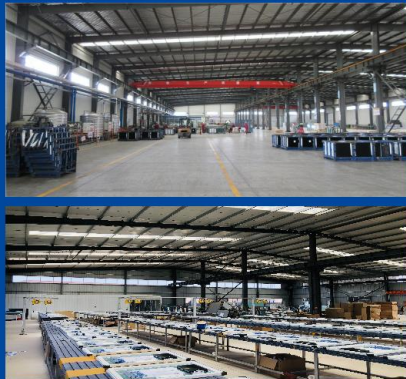

Production Shop

Outbound Freight

Warehouse

M
I
R
R
O
R

Shandong Hixen Intelligent Manufacturing Co., Ltd.

TEL/WA: +86 17662629751

EMAIL: josie@hixen.co

<https://bfymirror.com/>