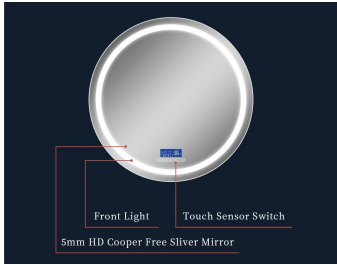

HE18-10

B

5mm HD Copper-free Silver mirror with Back lighting
Round Corner Edge with 25/30mm Luminous Ring
Color-changing of the LED Strips is 3000K-6000K
Customized Services:Logo, Size, Optional Functions,etc...

HE18-22

B

5mm HD Copper-free Silver mirror with Back lighting
30mm Circular Luminous Ring
Color-changing of the LED Strips is 3000K-6000K
Customized Services:Logo, Size, Optional Functions,etc...

HE18-24

F

B

5mm HD Copper-free Silver mirror with LED lighting
30mm Light to Edge & 30mm Circular Luminous Ring
Color-changing of the LED Strips is 3000K-6000K
Customized Services:Logo, Size, Optional Functions,etc...