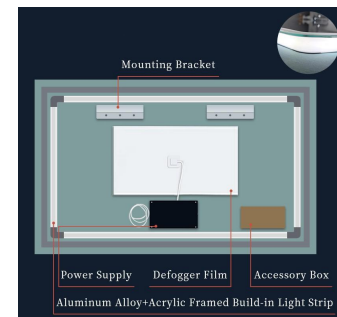

HE18-5

F

B

5mm Copper-free Silver mirror with Front lighting
Color-changing of the LED Strips is 3000K-6000K
30/45mm Right angle Edge with 30/45mm Luminous Ring
Customized Services:Logo, Size, Optional Functions,etc...