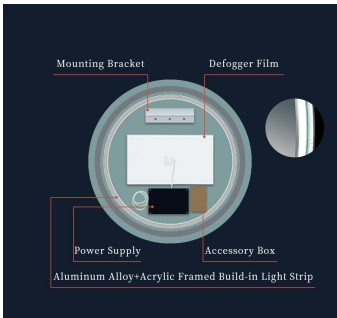

HE18-24

F

B

5mm HD Copper-free Silver mirror with LED lighting
30mm Light to Edge & 30mm Circular Luminous Ring
Color-changing of the LED Strips is 3000K-6000K
Customized Services:Logo, Size, Optional Functions,etc...