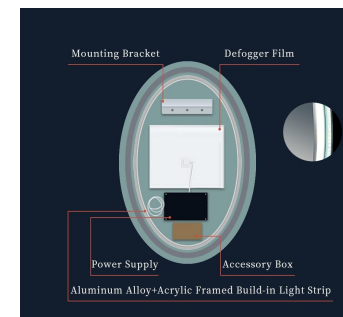

HE18-25

B

5mm HD Copper-free Silver mirror with Back lighting
Color-changing of the LED Strips is 3000K-6000K
Customized Services:Logo, Size, Optional Functions,etc...

HE18-26

B

5mm HD Copper-free Silver mirror with Back lighting
30mm Light to Edge & 30mm Oval Luminous Ring
Color-changing of the LED Strips is 3000K-6000K
Customized Services:Logo, Size, Optional Functions,etc...