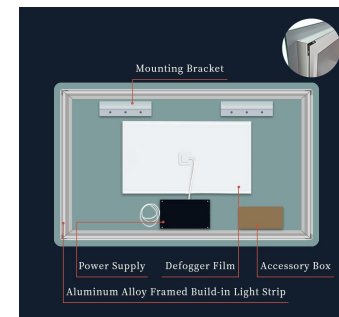

HE18-7

F

B

5mm HD Copper-free Silver mirror with LED lighting
30mm Round Corner Edge with 30mm Luminous Ring
Color-changing of the LED Strips is 3000K-6000K
Customized Services:Logo, Size, Optional Functions,etc...