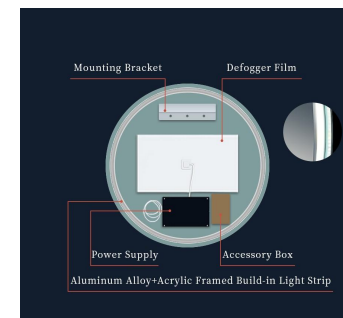

HE18-25

B

5mm HD Copper-free Silver mirror with Back lighting
Color-changing of the LED Strips is 3000K-6000K
Customized Services:Logo, Size, Optional Functions,etc...