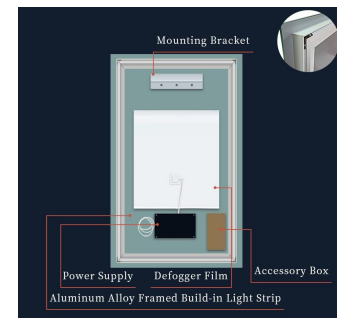

HE18-4

F

B

5mm HD Copper-free Silver mirror with LED lighting
Color-changing of the LED Strips is 3000K-6000K
Customized Services: Logo, Size, Optional Functions, etc.
40mm Right Angle Edge with 30mm Round Corner Luminous Ring