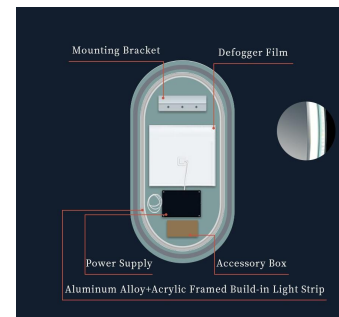

HE20-3

B

5mm HD Copper-free Silver mirror with Back lighting
Color-changing of the LED Strips is 3000K-6000K
Customized Services: Logo, Size, Optional Functions, etc...

HE20-4

F

B

5mm HD Copper-free Silver mirror with LED lighting
30mm Luminous Ring & 10/30mm Light to Edge
Color-changing of the LED Strips is 3000K-6000K
Customized Services:Logo, Size, Optional Functions,etc...