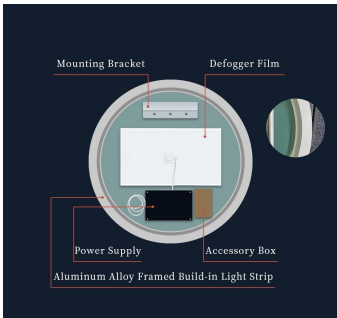

HE18-24

F

B

5mm HD Copper-free Silver mirror with LED lighting
30mm Light to Edge & 30mm Circular Luminous Ring
Color-changing of the LED Strips is 3000K-6000K
Customized Services:Logo, Size, Optional Functions,etc...