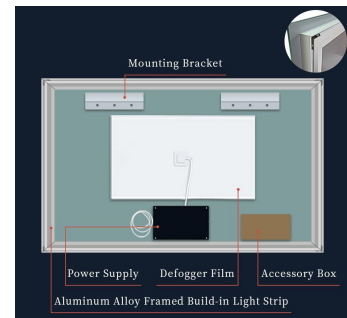

HE18-1

F

5mm HD Copper-free Silver mirror with Front lighting
 Right angle Edge with 25/30mm Luminous Ring
 Color-changing of the LED Strips is 3000K-6000K
 Customized Services:Logo, Size, Optional Functions,etc...