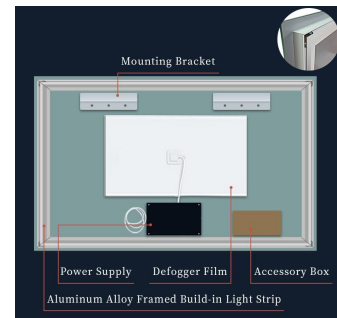

5mm HD Copper-free Silver mirror with LED lighting
10mm Right angle Edge with 30mm Luminous Ring
Color-changing of the LED Strips is 3000K-6000K
Customized Services: Logo, Size, Optional Functions, etc...

HE18-2

F

B