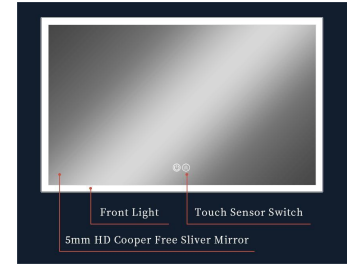

HE18-1

F

5mm HD Copper-free Silver mirror with Front lighting
 Right angle Edge with 25/30mm Luminous Ring
 Color-changing of the LED Strips is 3000K-6000K
 Customized Services:Logo, Size, Optional Functions,etc...

5mm HD Copper-free Silver mirror with LED lighting
 10mm Right angle Edge with 30mm Luminous Ring
 Color-changing of the LED Strips is 3000K-6000K
 Customized Services: Logo, Size, Optional Functions, etc...