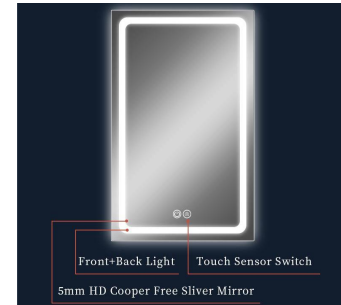

5mm HD Copper-free Silver mirror with LED lighting
 10mm Right angle Edge with 30mm Luminous Ring
 Color-changing of the LED Strips is 3000K-6000K
 Customized Services: Logo, Size, Optional Functions, etc...

HE18-2

F

B

HE18-3

F

B

5mm HD Copper-free Silver mirror with LED lighting
Color-changing of the LED Strips is 3000K-6000K
Customized Services:Logo, Size, Optional Functions,etc.
40mm(lengths)30mm(widths) Round Corner Edge with 10mm(lengths)30mm(widths) Luminous Ring

HE18-4

F

B

5mm HD Copper-free Silver mirror with LED lighting
Color-changing of the LED Strips is 3000K-6000K
Customized Services: Logo, Size, Optional Functions, etc.
40mm Right Angle Edge with 30mm Round Corner Luminous Ring