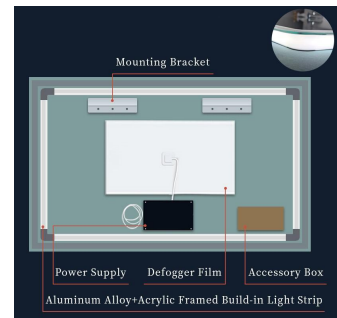

5mm HD Copper-free Silver mirror with LED lighting
10mm Right angle Edge with 30mm Luminous Ring
Color-changing of the LED Strips is 3000K-6000K
Customized Services: Logo, Size, Optional Functions, etc...

HE18-2

F

B