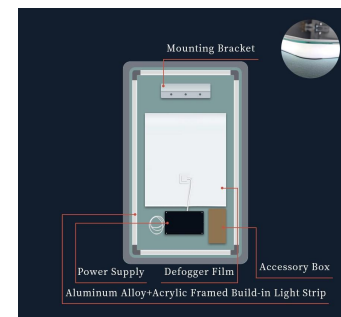

HE18-10

B

5mm HD Copper-free Silver mirror with Back lighting
Round Corner Edge with 25/30mm Luminous Ring
Color-changing of the LED Strips is 3000K-6000K
Customized Services:Logo, Size, Optional Functions,etc...