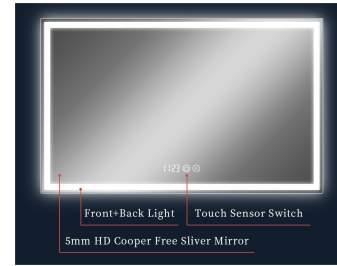

HE18-1

F

5mm HD Copper-free Silver mirror with Front lighting
 Right angle Edge with 25/30mm Luminous Ring
 Color-changing of the LED Strips is 3000K-6000K
 Customized Services:Logo, Size, Optional Functions,etc...

5mm HD Copper-free Silver mirror with LED lighting
 10mm Right angle Edge with 30mm Luminous Ring
 Color-changing of the LED Strips is 3000K-6000K
 Customized Services: Logo, Size, Optional Functions, etc...

HE18-2

F

B

HE18-3

F

B

5mm HD Copper-free Silver mirror with LED lighting
Color-changing of the LED Strips is 3000K-6000K
Customized Services:Logo, Size, Optional Functions,etc.
40mm(lengths)30mm(widths) Round Corner Edge with 10mm(lengths)30mm(widths) Luminous Ring