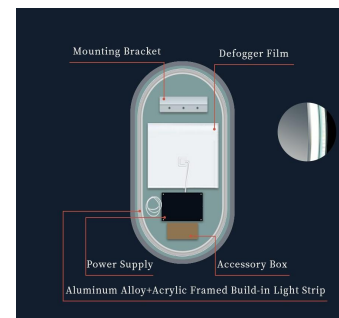

HE18-27

B

5mm HD Copper-free Silver mirror with Back lighting
30mm Oval Luminous Ring
Color-changing of the LED Strips is 3000K-6000K
Customized Services:Logo, Size, Optional Functions,etc...

HE20-1

F

B

5mm HD Copper-free Silver mirror with LED lighting
30mm Luminous Ring
Color-changing of the LED Strips is 3000K-6000K
Customized Services:Logo, Size, Optional Functions,etc...