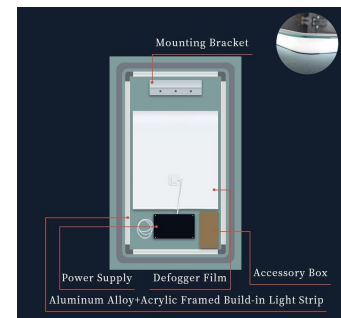

HE18-4

F

B

5mm HD Copper-free Silver mirror with LED lighting
Color-changing of the LED Strips is 3000K-6000K
Customized Services: Logo, Size, Optional Functions, etc.
40mm Right Angle Edge with 30mm Round Corner Luminous Ring