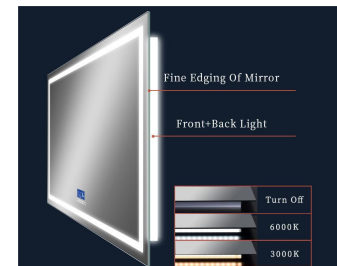

HE18-5

F

B

5mm Copper-free Silver mirror with Front lighting
Color-changing of the LED Strips is 3000K-6000K
30/45mm Right angle Edge with 30/45mm Luminous Ring
Customized Services:Logo, Size, Optional Functions,etc...