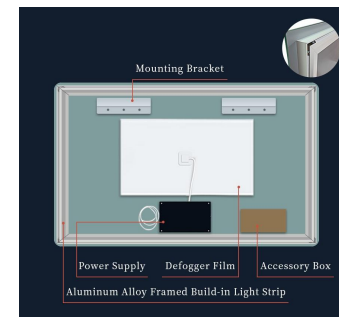

HE18-8

B

5mm Copper-free Silver mirror with Back lighting
Round Corner Edge
Color-changing of the LED Strips is 3000K-6000K
Customized Services:Logo, Size, Optional Functions,etc...

HE18-9

F

B

5mm HD Copper-free Silver mirror with LED lighting
10mm Round Corner Edge with 30mm Luminous Ring
Color-changing of the LED Strips is 3000K-6000K
Customized Services:Logo, Size, Optional Functions,etc...