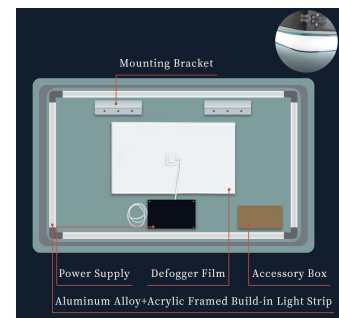

HE18-2

F

B

HE18-3

F

B

5mm HD Copper-free Silver mirror with LED lighting
Color-changing of the LED Strips is 3000K-6000K
Customized Services:Logo, Size, Optional Functions,etc.
40mm(lengths)30mm(widths) Round Corner Edge with 10mm(lengths)30mm(widths) Luminous Ring