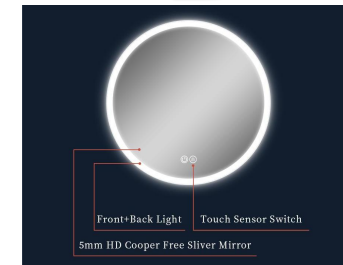

HE18-22

B

5mm HD Copper-free Silver mirror with Back lighting
30mm Circular Luminous Ring
Color-changing of the LED Strips is 3000K-6000K
Customized Services:Logo, Size, Optional Functions,etc...