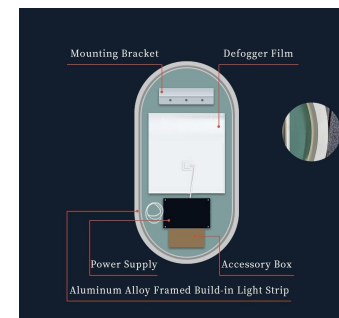

HE18-27

B

5mm HD Copper-free Silver mirror with Back lighting
30mm Oval Luminous Ring
Color-changing of the LED Strips is 3000K-6000K
Customized Services:Logo, Size, Optional Functions,etc...

HE20-1

F

B

5mm HD Copper-free Silver mirror with LED lighting
30mm Luminous Ring
Color-changing of the LED Strips is 3000K-6000K
Customized Services:Logo, Size, Optional Functions,etc...