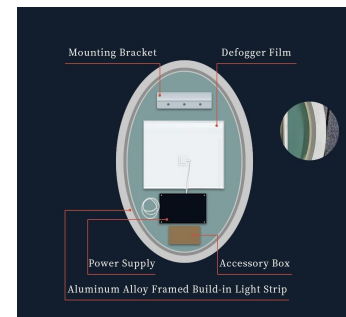

HE18-27

B

5mm HD Copper-free Silver mirror with Back lighting
30mm Oval Luminous Ring
Color-changing of the LED Strips is 3000K-6000K
Customized Services:Logo, Size, Optional Functions,etc...