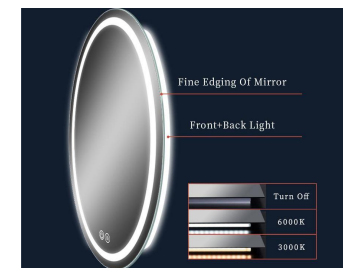

F

B

5mm HD Copper-free Silver mirror with LED lighting
30mm Light to Edge & 30mm Circular Luminous Ring
Color-changing of the LED Strips is 3000K-6000K
Customized Services:Logo, Size, Optional Functions,etc...

HE18-25

B

5mm HD Copper-free Silver mirror with Back lighting
Color-changing of the LED Strips is 3000K-6000K
Customized Services:Logo, Size, Optional Functions,etc...

HE18-26

B

5mm HD Copper-free Silver mirror with Back lighting
30mm Light to Edge & 30mm Oval Luminous Ring
Color-changing of the LED Strips is 3000K-6000K
Customized Services:Logo, Size, Optional Functions,etc...

HE18-27

B

5mm HD Copper-free Silver mirror with Back lighting
30mm Oval Luminous Ring
Color-changing of the LED Strips is 3000K-6000K
Customized Services:Logo, Size, Optional Functions,etc...

HE20-1

F

B

5mm HD Copper-free Silver mirror with LED lighting
30mm Luminous Ring
Color-changing of the LED Strips is 3000K-6000K
Customized Services:Logo, Size, Optional Functions,etc...