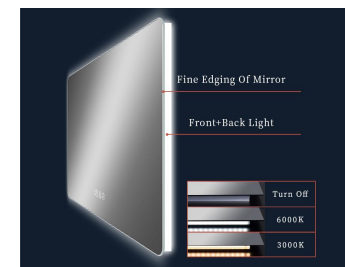

HE18-8

B

5mm Copper-free Silver mirror with Back lighting
Round Corner Edge
Color-changing of the LED Strips is 3000K-6000K
Customized Services:Logo, Size, Optional Functions,etc...