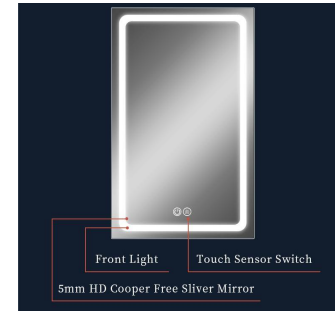

5mm HD Copper-free Silver mirror with LED lighting
 10mm Right angle Edge with 30mm Luminous Ring
 Color-changing of the LED Strips is 3000K-6000K
 Customized Services: Logo, Size, Optional Functions, etc...

HE18-2

F

B

HE18-3

F

B

5mm HD Copper-free Silver mirror with LED lighting
Color-changing of the LED Strips is 3000K-6000K
Customized Services:Logo, Size, Optional Functions,etc.
40mm(lengths)30mm(widths) Round Corner Edge with 10mm(lengths)30mm(widths) Luminous Ring

HE18-4

F

B

5mm HD Copper-free Silver mirror with LED lighting
Color-changing of the LED Strips is 3000K-6000K
Customized Services: Logo, Size, Optional Functions, etc.
40mm Right Angle Edge with 30mm Round Corner Luminous Ring