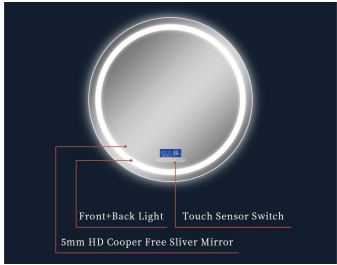

HE18-10

B

5mm HD Copper-free Silver mirror with Back lighting
Round Corner Edge with 25/30mm Luminous Ring
Color-changing of the LED Strips is 3000K-6000K
Customized Services:Logo, Size, Optional Functions,etc...

HE18-22

B

5mm HD Copper-free Silver mirror with Back lighting
30mm Circular Luminous Ring
Color-changing of the LED Strips is 3000K-6000K
Customized Services:Logo, Size, Optional Functions,etc...

HE18-24

F

B

5mm HD Copper-free Silver mirror with LED lighting
30mm Light to Edge & 30mm Circular Luminous Ring
Color-changing of the LED Strips is 3000K-6000K
Customized Services:Logo, Size, Optional Functions,etc...