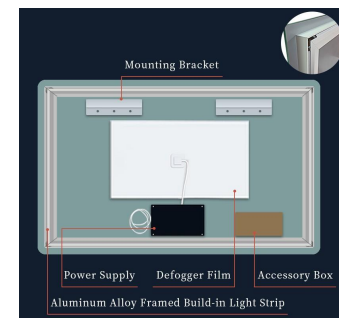

HE18-2

F

B

HE18-3

F

B

5mm HD Copper-free Silver mirror with LED lighting
Color-changing of the LED Strips is 3000K-6000K
Customized Services:Logo, Size, Optional Functions,etc.
40mm(lengths)30mm(widths) Round Corner Edge with 10mm(lengths)30mm(widths) Luminous Ring