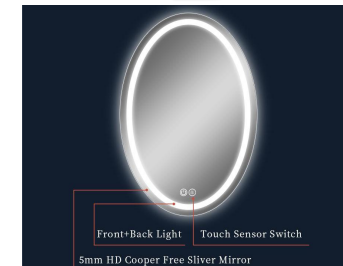

F

B

5mm HD Copper-free Silver mirror with LED lighting
30mm Light to Edge & 30mm Circular Luminous Ring
Color-changing of the LED Strips is 3000K-6000K
Customized Services:Logo, Size, Optional Functions,etc...

HE18-25

B

5mm HD Copper-free Silver mirror with Back lighting
Color-changing of the LED Strips is 3000K-6000K
Customized Services:Logo, Size, Optional Functions,etc...

HE18-26

B

5mm HD Copper-free Silver mirror with Back lighting
30mm Light to Edge & 30mm Oval Luminous Ring
Color-changing of the LED Strips is 3000K-6000K
Customized Services:Logo, Size, Optional Functions,etc...