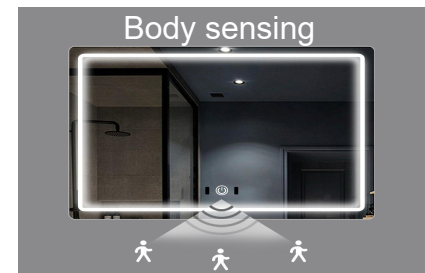

Anti-mist system

Customized

LED Light strip & Luminous ring

- The safety voltage has 12V and 24 V options.
- The luminous ring has frosted and diamonds options.

Optional functions

- Magnifier mirror can be customized 2x to 10x magnification area

Explosion-proof film

- Both sides of the mirror are affixed with explosion-proof films.

OURS

OTHERS

Customized

Optional functions

- Display weather, time, calendar, temperature, etc.

Product Package