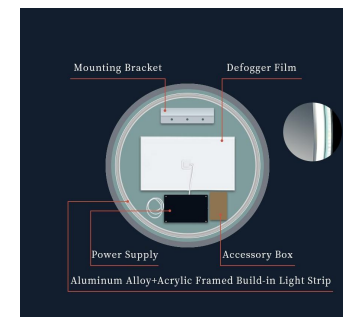

HE18-22

B

5mm HD Copper-free Silver mirror with Back lighting
30mm Circular Luminous Ring
Color-changing of the LED Strips is 3000K-6000K
Customized Services:Logo, Size, Optional Functions,etc...