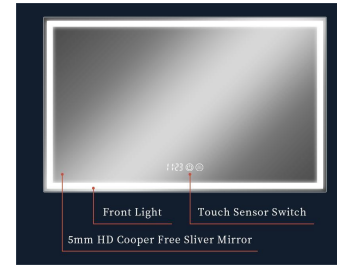

HE18-1

F

5mm HD Copper-free Silver mirror with Front lighting
 Right angle Edge with 25/30mm Luminous Ring
 Color-changing of the LED Strips is 3000K-6000K
 Customized Services:Logo, Size, Optional Functions,etc...

5mm HD Copper-free Silver mirror with LED lighting
 10mm Right angle Edge with 30mm Luminous Ring
 Color-changing of the LED Strips is 3000K-6000K
 Customized Services: Logo, Size, Optional Functions, etc...

HE18-2

F

B

HE18-3

F

B

5mm HD Copper-free Silver mirror with LED lighting
Color-changing of the LED Strips is 3000K-6000K
Customized Services:Logo, Size, Optional Functions,etc.
40mm(lengths)30mm(widths) Round Corner Edge with 10mm(lengths)30mm(widths) Luminous Ring