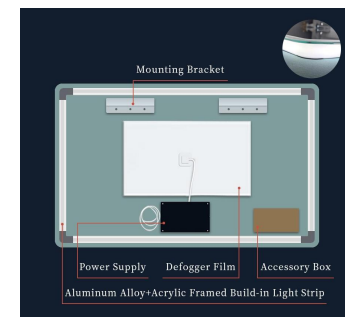

HE18-8

B

5mm Copper-free Silver mirror with Back lighting
Round Corner Edge
Color-changing of the LED Strips is 3000K-6000K
Customized Services:Logo, Size, Optional Functions,etc...